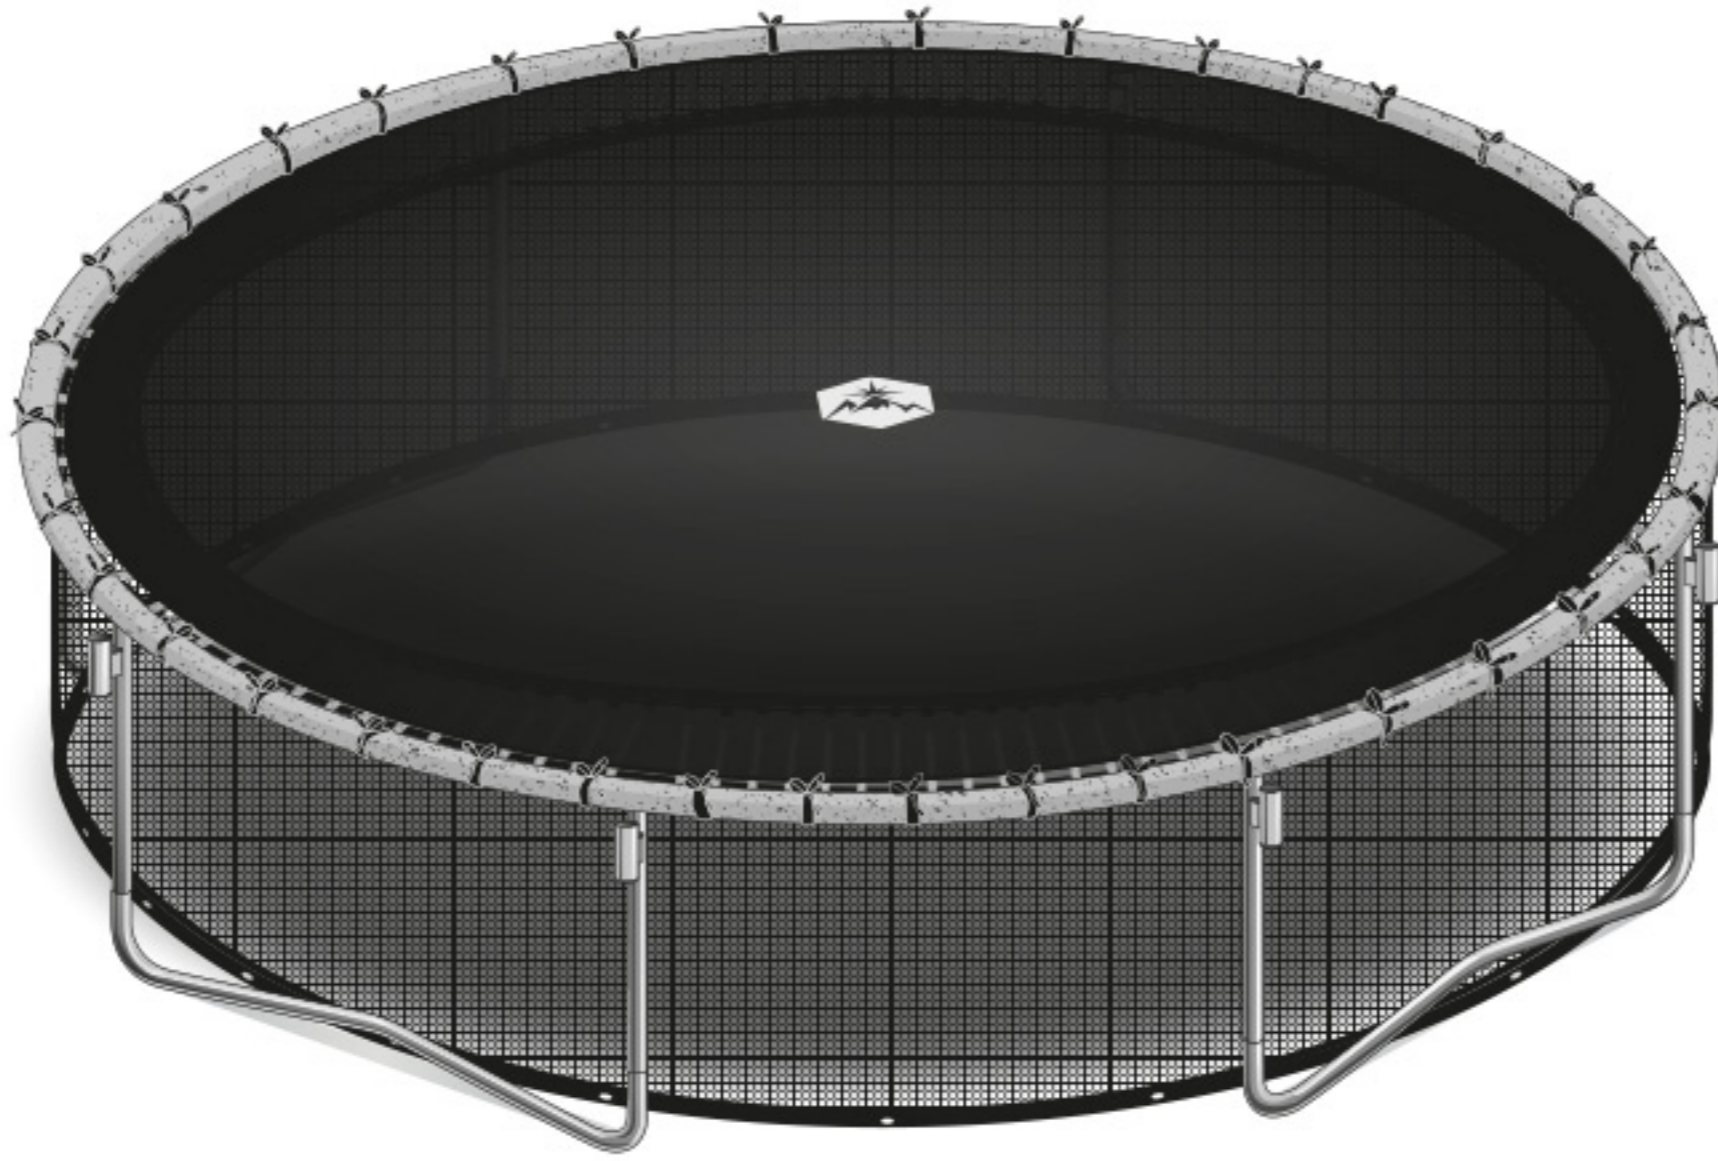

NORTH
**LOWER
SAFETY NET**

THE LOWER SAFETY NET WORKS FOR ALL
ROUND & OVAL NORTH TRAMPOLINES.

READ MANUAL BEFORE USE.

1

2

2A

2B

2C

3

4

ALL