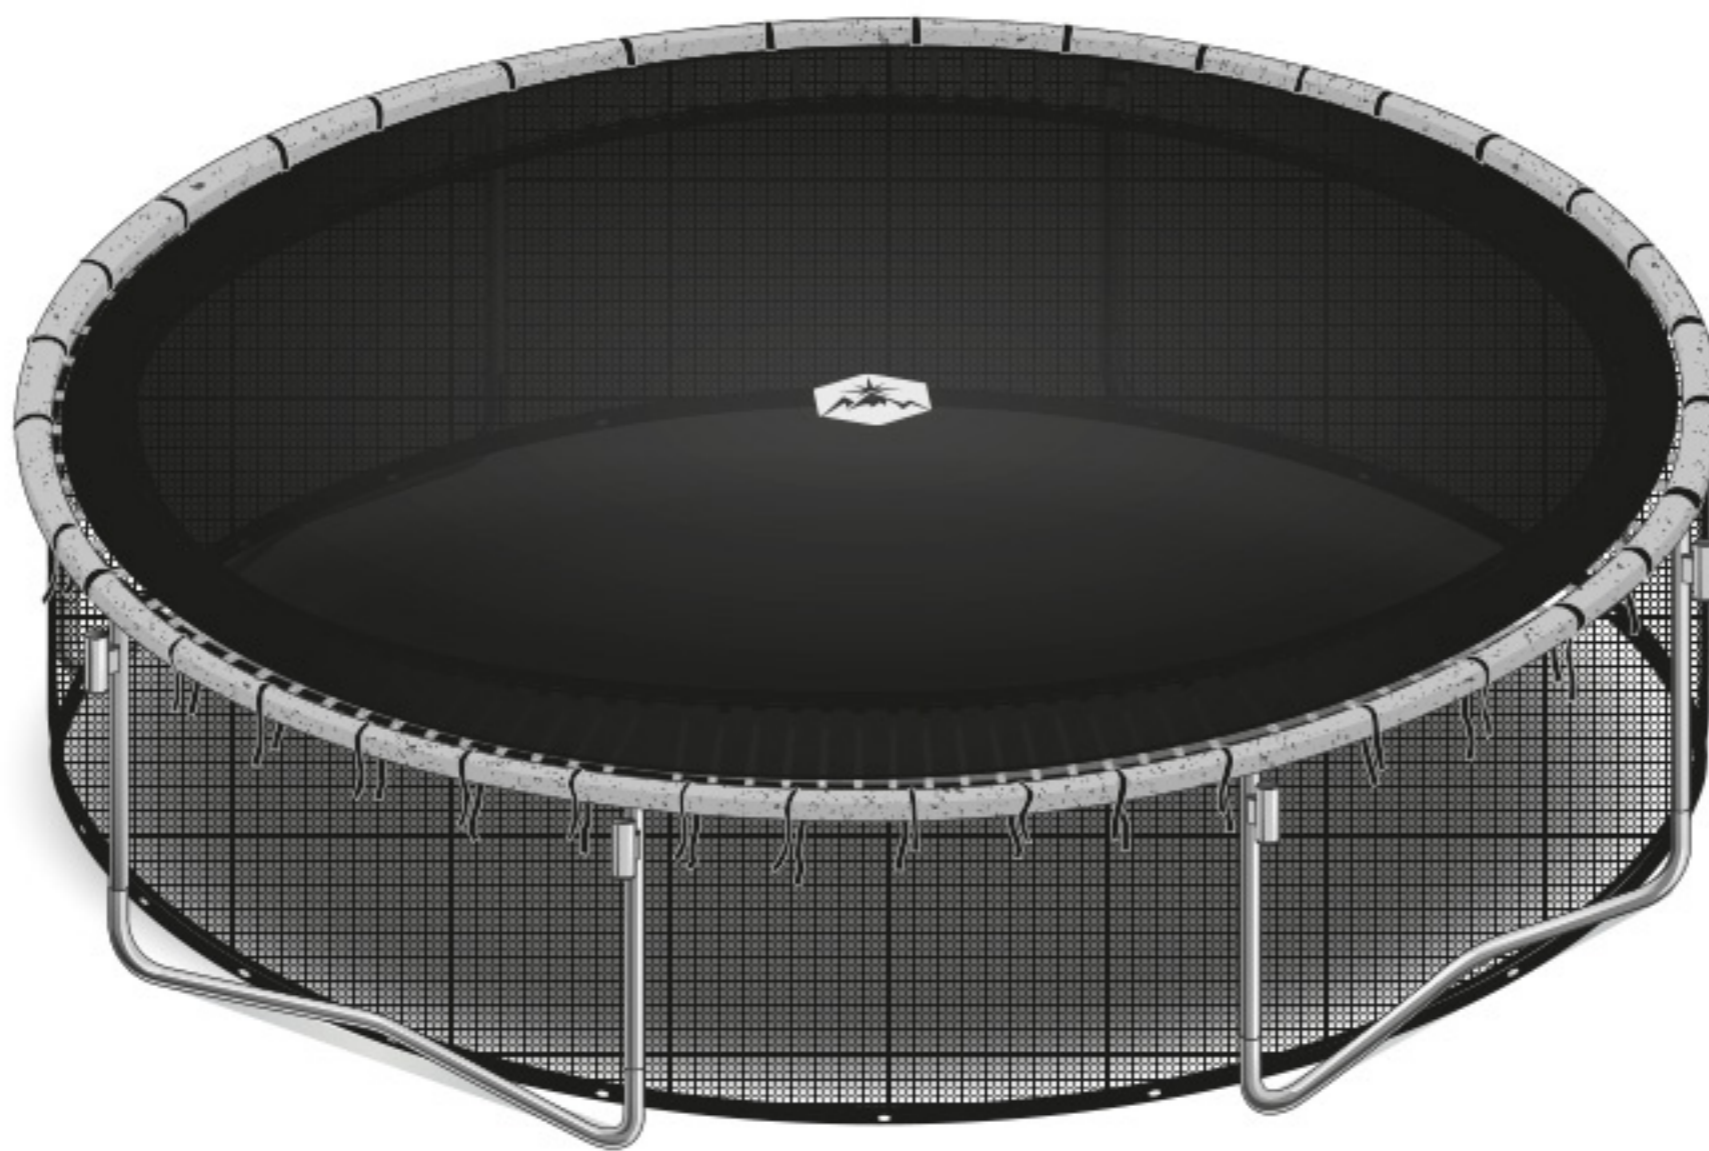

NORTH
**LOWER
SAFETY NET**

THE LOWER SAFETY NET WORKS FOR ALL
ROUND & OVAL NORTH TRAMPOLINES.

READ MANUAL BEFORE USE.

1

2

2A

2B

2C

3

4

ALL